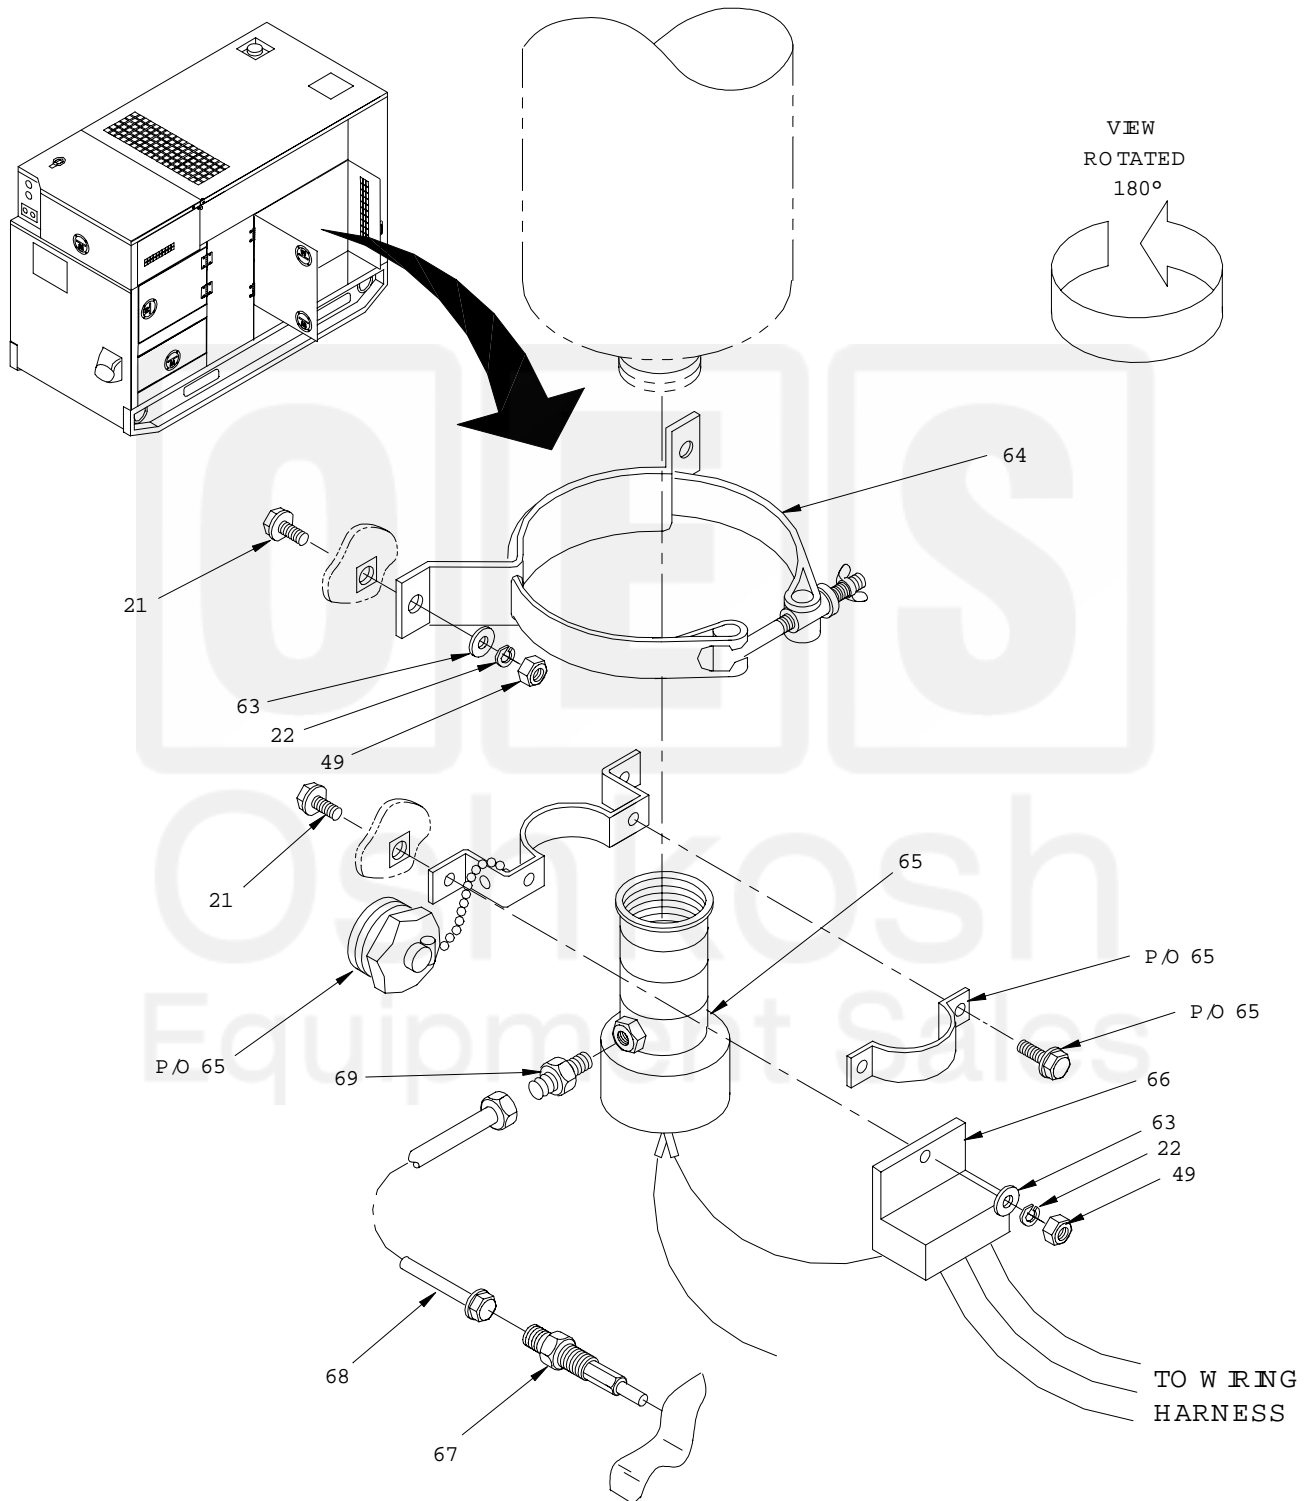

Figure 11. Fuel System (Sheet 2 of 3)

ARMY TM 9-6115-671-24P
AIR FORCE TO 35C2-3-446-34
MARINE CORPS TM 09249A/09246A-24P/3

Figure 11. Fuel System (Sheet 3 of 3)

ARMY TM 9-6115-671-24P
AIR FORCE TO 35C2-3-446-34
MARINE CORPS TM 09249A/09246A-24P/3

(1)	(2)	(3)	(4)	(5)	(6)		
ITEM NO	ARMY	AIR FORCE	USMC	CAGEC	SMR CODE PART NUMBER	DESCRIPTION AND USABLE ON CODE (UOC)	QTY
GROUP 06 FUEL SYSTEM FIGURE 11 FUEL SYSTEM							
1	MOZZ	M000	M0000	98441	96-23690-4	HOSE, NONMETALLIC..... 1 MAKE FROM P/N 208-5 (98441), 11.0 IN	
2	PAZZ	PA000	PAZZ	30554	88-20561-1	CLAMP, HOSE..... 2	
3	PAZZ	PA000	PAZZ	5U990	205-605	ADAPTER, STRAIGHT, TU..... 1	
4	PAZZ	PA000	PAZZ	96906	MS51521B5	ELBOW, TUBE..... 1	
5	PAZZ	PA000	PAZZ	81343	5-5-070601	NIPPLE, TUBE..... 1	
6	XBOZZ	XB	XBOZZ	30554	88-22111	TUBE ASSEMBLY, OUTLE..... 1	
7	PAZZ	PA000	PAZZ	79470	00904F-504-J04-0	HOSE ASSEMBLY, NONME..... 1	
8	PA000	PA000	PA000	30554	88-22546	PUMP, FUEL, CAM ACTIV..... 1 (SEE FIGURE 12 FOR PARTS BREAKDOWN)	
9	XBOZZ	XB	XBOZZ	30554	96-23577	PANEL, FILLER NECK..... 1	
10	XBOZZ	XB	XBOZZ	79470	C3059X2	SEAL NUT, PIPE..... 1	
11	XBOZZ	XB	XBOZZ	30654	88-21892	FILLER NECK, LIQUID..... 1	
12	PAZZ	PA000	PAZZ	96906	MS35645-1	CAP, FILLER OPENING..... 1	
13	PAZZ	PA000	PAZZ	78225	GAR-0661-1	GASKET..... 1	
14	PAZZ	PA000	PAZZ	30554	88-21893	FILLER, TUBE, FUEL TA..... 1	
15	PAZZ	PA000	PAZZ	30554	88-20260-23	SCREW, CAP, HEXAGON H..... 6	
16	PAZZ	PA000	PAZZ	96906	MS51412-8	WASHER, FLAT..... 1	
17	XBOZZ	XB	XBOZZ	81343	4-2-140137	NIPPLE, HEX, REDUCER..... 1	
18	PAZZ	PA000	PAZZ	36378	1001547-01	ADAPTER, STRAIGHT, PI..... 1	
19	PAZZ	PA000	PAZZ	19207	11608950-18	CLAMP, HOSE..... 11	
20	MOZZ	M000	M0000	30554	96-23690-1	HOSE, NONMETALLIC..... 1 MAKE FROM P/N 208-4 (98441)	
21	PAZZ	PA000	PAZZ	30554	88-20260-31	BOLT, MACHINE..... 5	
22	PAZZ	PA000	PAZZ	97403	13230E6744-63	WASHER, FLAT..... 8	
23	PAZZ	PA000	PAZZ	93742	69-539-2	CAP, TUBE..... 2	
24	PAZZ	PA000	PAZZ	81343	5-5-070118	NUT, SELF-LOCKING, CL..... 1	
25	PAZZ	PA000	PAZZ	78189	511-081800-00	NUT..... 6	
26	PAZZ	PA000	PAZZ	30554	88-20561-7	CLAMP, HOSE..... 1	
27	PAZZ	PA000	PAZZ	30554	88-22793-9	SCREW, MACHINE..... 15	
28	PAZZ	PA000	PAZZ	97403	13230E6744-62	WASHER, LOCK-SPRING..... 15	
29	PAZZ	PA000	PAZZ	96906	MS51412-2	WASHER, FLAT..... 15	
30	PAZZ	PA000	PAZZ	06555	127678	TRANSMITTER, LIQUID..... 1	
31	PAZZ	PA000	PAZZ	30554	88-20286	GASKET..... 4	
32	PAZZ	PA000	PAZZ	30554	96-23581-2	TUBE ASSEMBLY, ME..... 1	
33	PAZZ	PA000	PAZZ	93061	NV108P-4	COCK, SHUTOFF, SCREW..... 1	
34	PAZZ	PA000	PAZZ	81343	4-5-070102	ADAPTER, PRESSURE FU..... 1	
35	PAZZ	PA000	PAZZ	28520	2326	CLAMP, HOSE..... 1	
36	MOZZ	M000	M0000	30554	96-23609-5	HOSE, NONMETALLIC..... 1 MAKE FROM P/N 483666 (03380)	
37	PAZZ	PA000	PAZZ	98441	A3411-54	HOSE ASSEMBLY, NONME..... 1